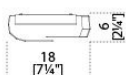

*Wall lamp in satin brass outside and bright brass inside. Also available in the version in "dark" hand burnished brass outside and bright brass inside. LED light (not dimmable).*

*Dimensioni / Sizes  
Cm (W x D x H)  
18 x 5 x 48*

*Inches (W x D x H)  
7¼" x 2" x 19"*

*Metallo / Metal*

*Ottone lucido*  
*Bright brass*

*Ottone satinato*  
*Satin brass*

---