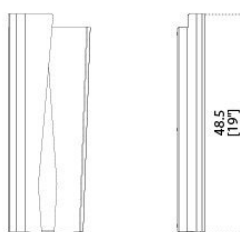

*Wall lamp in satin brass outside and bright brass inside. Also available in the version in "dark" hand burnished brass outside and bright brass inside. LED light (not dimmable).*

*Dimensioni / Sizes  
Cm (W x D x H)  
18 x 5 x 48*

*Inches (W x D x H)  
7¼" x 2" x 19"*

*Metallo / Metal*

*Ottone lucido*  
*Bright brass*

*Ottone satinato*  
*Satin brass*

---