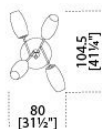

Floor lamp with dimmable LED light.
Mouth-blown and bronze painted glass.
Bronzed black metal parts. Touch button
switch positioned on the lamp structure.
Supplied with light bulbs (LED).

Dimensioni / Sizes
Cm (W x D x H)
104,5 x 80 x 222

Inches (W x D x H)
41¼" x 31½" x 87½"

Metallo / Metal

Nero bronzato
Bronzed black

Cristallo / Glass

Laccato Bronzo
- Diantha
Bronze
Lacquered-
Diantha