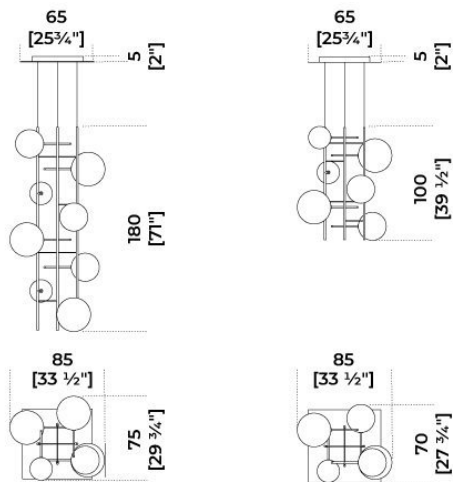


Bolle Tela

Massimo Castagna
2018

Bolle Tela

Massimo Castagna , 2018

Lampada a sospensione a luce LED dimmerabile con 6 o 8 sfere in cristallo trasparente soffiato a bocca. Parti metalliche in ottone brunito a mano. In dotazione cavo di 4mt per regolare l'altezza. Lampadine (LED) incluse.

Hanging lamp with dimmable LED light with 6 or 8 transparent mouth-blown glass spheres. Metal parts in hand burnished brass. Supplied with cable 4mt long to customize height. Supplied with light bulbs (LED).

Dimensioni / Sizes
Cm (W x D x H)
85 x 75 x 180 (version with 8 spheres)
85 x 70 x 100 (version with 6 spheres)

Inches (W x D x H)
33½" x 29¾" x 71" (version with 8 spheres)
33½" x 27¾" x 39½" (version with 6 spheres)