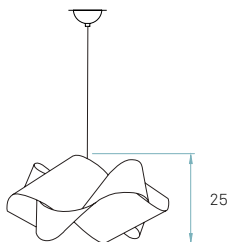

References

SWRL SP

Awards

Chicago 2016

Germany 2017

Certificates

Class I

220 - 250V

Wood shade colours

- 20 Ivory White
- 21 Natural Cherry
- 22 Natural Beech
- 24 Yellow
- 25 Orange
- 26 Red
- 28 Blue
- 29 Grey
- 30 Turquoise
- 31 Chocolate
- 32 Pink

Components

Metal canopy
Brushed Nickel
ø 10 cm - disc ø 14 cm

Electrical cable
Transparent
2 m drop

Box size
61 x 61 x 34 cm

Box volume
0,127 m³

Weight
Gross - 4,4 Kg
Net - 1,3 Kg

Recommended bulbs (Not Included)

E27

CFL Globe
1 x 23 W max.

or

LED Globe DIM
1 x 14 W max.

Energy class