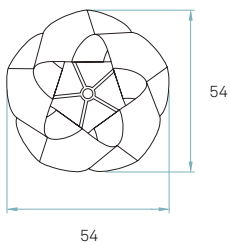

References

SWRL SP

Awards

Chicago 2016

Germany 2017

Certificates

Class I

220 - 250V

Wood shade colours

- 20 Ivory White
- 21 Natural Cherry
- 22 Natural Beech
- 24 Yellow
- 25 Orange
- 26 Red
- 28 Blue
- 29 Grey
- 30 Turquoise
- 31 Chocolate
- 32 Pink

Components

Metal canopy
Brushed Nickel
ø 10 cm - disc ø 14 cm

Electrical cable
Transparent
2 m drop

Box size
61 x 61 x 34 cm

Box volume
0,127 m³

Weight
Gross - 4,4 Kg
Net - 1,3 Kg

Recommended bulbs (Not Included)

E27

CFL Globe
1 x 23 W max.

or

LED Globe DIM
1 x 14 W max.

Energy class