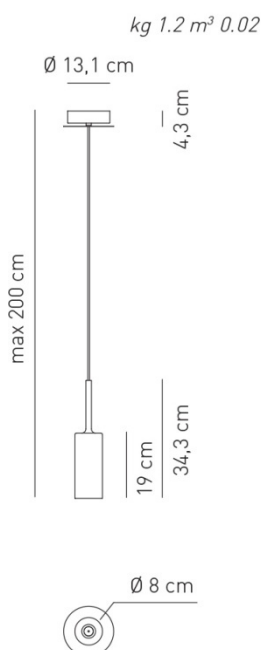

Typology: suspension lamp

Ratings

- G4
- Diffused light
- Surface installation over holes
- Switch mode: on-off
- Metal body, chrome
- Clear or coloured diffuser

12V (••) VERSION

- Supply voltage ~220-240V
- Dimmable phase cut transformer

G4L (•) VERSION

- Supply voltage ~120-240V
- CCT of the included LED lamp 3000 K

Product code composition

SPILLRAY

Type	Article	Colours	Finish	Source
SP	SPILL P	CS crystal	CR chrome	12V (••) G4 1xMax 20W 12Vac halo included
		RS red		G4L (•) G4 1xMax 1,5W 12Vdc LED included - only LED bulb
		GR grey		
		BR metallic bronze		