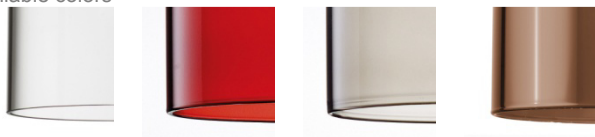

SP SPILL 6
Design by Manuel Vivian

Collection consisting of wall lamps, recessed ceiling lamps and suspended lamps. The diffusers are made of glass with chrome-plated metal frame. Available in several colours and sizes. Halo or LED light source.

Typology: suspension lamp

Ratings

- G4
- Diffused light
- Surface installation over holes
- Switch mode: on-off
- Metal body, chrome
- Clear or coloured diffuser

12V (••) VERSION

- Supply voltage ~220-240
- Dimmable phase cut transformer

G4L (•) VERSION

- Supply voltage ~120-240V
- CCT of the included LED lamp 3000 K

Product code composition

SPILLRAY

Type	Article	Colours	Finish	Source
SP	SPILL 6	CS crystal	CR chrome	12V (••) G4 6xMax 20W 12Vac halo included
		RS red		G4L (•) G4 6xMax 1,5W 12Vdc LED included - only LED bulb
		GR grey		
		BR metallic bronze		

example composition code | **SP** | **SPILL6** | **BR** | **CR** | **12V**

For

optional accessories please refer to our pricelist, website or contact our representatives

Available colors

CS Crystal
RS Red
GR Grey
BR Metallic bronze