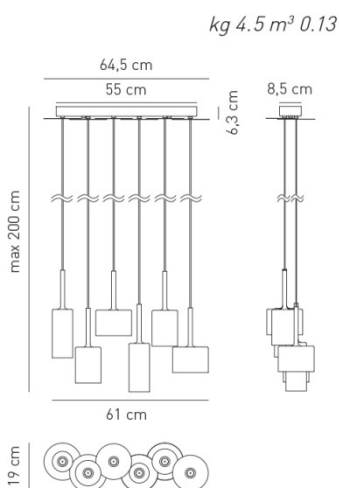

Typology: suspension lamp

Ratings

- G4
- Diffused light
- Surface installation over holes
- Switch mode: on-off
- Metal body, chrome
- Clear or coloured diffuser

12V (••) VERSION

- Supply voltage ~220-240
- Dimmable phase cut transformer

G4L (•) VERSION

- Supply voltage ~120-240V
- CCT of the included LED lamp 3000 K

Product code composition

SPILLRAY

Type	Article	Colours	Finish	Source
SP	SPILL 6	CS crystal	CR chrome	12V (••) G4 6xMax 20W 12Vac halo included
		RS red		G4L (•) G4 6xMax 1,5W 12Vdc LED included - only LED bulb
		GR grey		
		BR metallic bronze		

CUSTOMER _____ NOTES _____

SPSPILL6 __ CR __ __

Luminous flux (lm) and efficacy (lm/W) for all built-in LED luminaires is estimated based on nominal ratings of the LED sources. Technical data could be subject to alteration without notice. Axo Light does not provide legal guarantee for the accuracy of this data sheet.