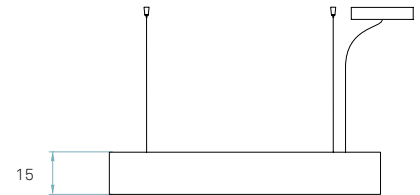

Packaging

**Top diffuser**  
Black or White

**Note:** The standard top diffuser is white. Black is also available if you want no upward light diffusion.

**Bottom diffuser**  
Transparent acrylic

**Metal canopy**  
Brushed Nickel  
ø 23 cm

**Electrical cable**  
Transparent 2 m drop

**Steel cable**  
4 x 2 m drop

**Box size**  
117 x 114 x 50 cm  
Wood crated for transport

**Box volume**  
0,667 m<sup>3</sup>

**Weight**  
Gross - 53,6 Kg | W - BK  
Net - 17 Kg  
Gross - 52,1 Kg | 21 - 26  
Net - 11,9 Kg