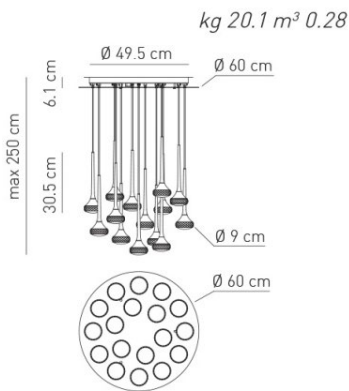

SP FAIR 18
Design by Manuel Vivian

Collection consisting of recessed downlights, wall lamps, ceiling lamps and suspended lamps with chromed metal frame and glass diffuser. Available in several colours and sizes. Built-in (dimnable for some versions) LED light source.

Typology: suspended

Ratings

- Built in **LED** module
- CCT 2700 K
- Diffused light
- Surface installation over holes
- Supply voltage ~220-240V
- Switch mode: on-off
- Dimmable 1-10V LED driver
- Steel frame

Product code composition
FAIRY / DRIVER INCLUDED

Type	Article	Colours	Finish	Source
SP	FAIR 18	CS crystal	CR white + chrome	LED 18 x 6,4W diffused beam - 2700K
		AM amber	NI white + matt nickel	
		GR grey		

Gli articoli in rosso sono disponibili solo fino ad esaurimento scorte. Articles in red are available until sold out.

18 x ~565 lm 88 lm/W 110-240VAc
 example composition code SP FAIR18 CS CR LED

For optional accessories please refer to our pricelist, website or contact our representatives