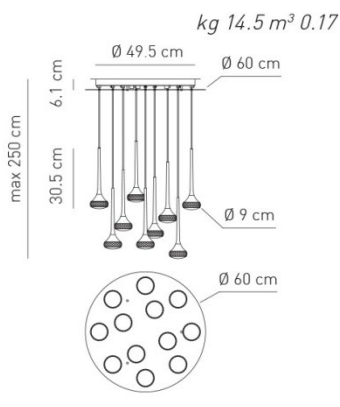

SP FAIR 12
Design by Manuel Vivian

Collection consisting of recessed downlights, wall lamps, ceiling lamps and suspended lamps with chromed metal frame and glass diffuser. Available in several colours and sizes. Built-in (dimmable for some versions) LED light source.

Typology: Suspended

Ratings

- Built in **LED** module
- CCT 2700 K
- Diffused light
- Surface installation over holes
- Supply voltage ~220-240V
- Switch mode: on-off
- Dimmable 1-10V LED driver
- Steel frame

Product code composition

FAIRY / DRIVER INCLUDED

Type	Article	Colours	Finish	Source
SP	FAIR 12	CS crystal	CR white + chrome	LED 12 x 6,4W diffused beam - 2700K
		AM amber	NI white + matt nickel	
		GR grey		

Gli articoli in rosso sono disponibili solo fino ad esaurimento scorte. Articles in red are available until sold out.

CE IP20 CRI90 LED 12 x ~565 lm 88 lm/W 110-240VAc
example composition code SP FAIR12 CS NI LED