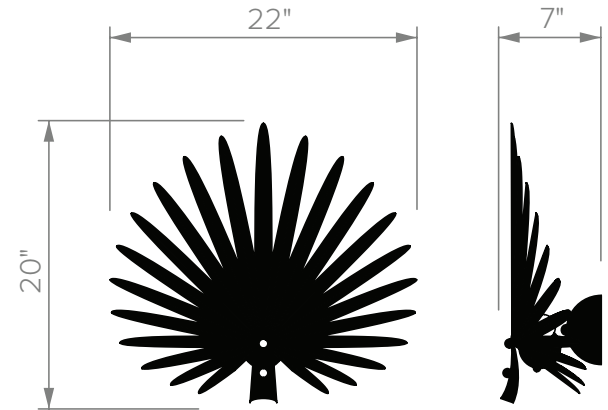

INEZ WALL MOUNT

DIMENSIONS

22 × 20 × 7 IN
56 × 51 × 18 CM

MATERIALS

Copper, brass

FINISHES

Chalk white / Satin brass
Brushed copper / Satin brass
Antique copper / Satin brass
Blue salt patina / Polished
brass

WEIGHT

8 LB
3.6 KG

ILLUMINATION

120V / 240V
Accepts (1) E12 / E14 bulb
5W LED bulb provided
2700K; Dimmable

CONNECTION

5-IN backplate; hard-wire
installation

LEAD TIME

8–10 weeks

*Please inquire for custom
options.*