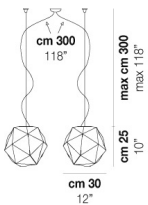

VOLUME	Mc 0,18
GROSS WEIGHT	Kg 8,2
NET WEIGHT	Kg 5,7

download

SHADE FINISHING

BCLU

FRAME FINISHING

BC

OTHER VERSION AVAILABLE

Click on the version to go to the web version of the product

SEMAI SP GD1

SEMAI SP GD2

SEMAI SP M

SEMAI SP MD1

SEMAI SP MD2

SEMAI SP P

SEMAI SP PD1

SEMAI SP PD2