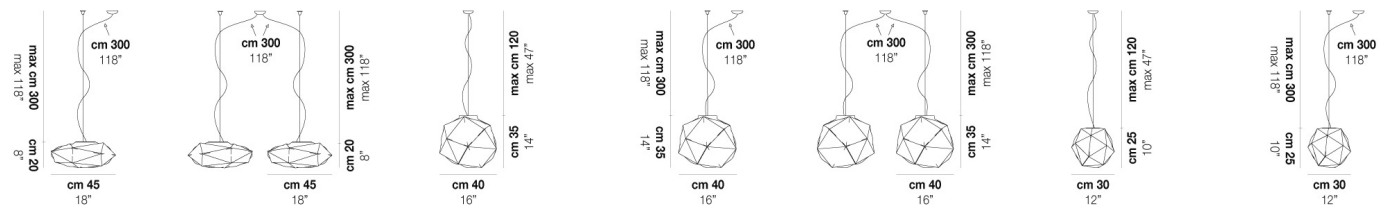

VOLUME	Mc 0,18
GROSS WEIGHT	Kg 8,2
NET WEIGHT	Kg 5,7

download

SHADE FINISHING

BCLU

FRAME FINISHING

BC

OTHER VERSION AVAILABLE

Click on the version to go to the web version of the product