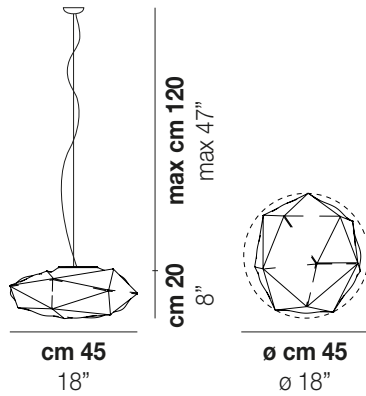

SEMAI SP G

TECHNICAL DATA:

CERTIFICATIONS:

LIGHT SOURCES

E27 ALO	2x77w 220-240V 50/60 Hz	E27
	1x12,5w 220-240V 50/60 Hz	LED 12,5W - (DRIVER INCLUDED) - 3000K - 1650 LUMENS - DIMMABLE
	1x10w 220-240V 50/60 Hz	LED 10W - 230 VOLT - 3000K - 1130 LUMENS - DIMMABLE

VOLUME	Mc 0,18
GROSS WEIGHT	Kg 8,2
NET WEIGHT	Kg 5,7

download

SHADE FINISHING

BCLU

FRAME FINISHING

BC

OTHER VERSION AVAILABLE

Click on the version to go to the web version of the product