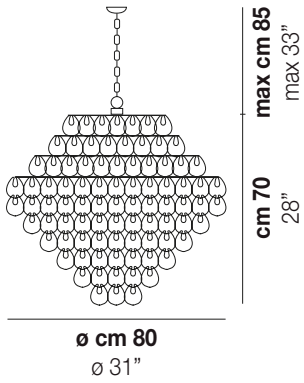

MINIGIOG SP 80

TECHNICAL DATA:

CERTIFICATIONS:

LIGHT SOURCES

5x77w 220-240V 50/60 Hz E27

VOLUME Mc 0,84

GROSS WEIGHT Kg 48

NET WEIGHT Kg 35

download