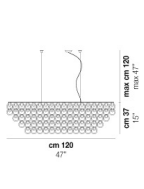

MGIOG SP OV1