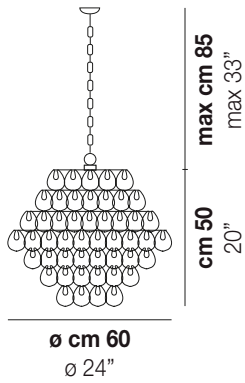

MINIGIOG SP 60

TECHNICAL DATA:

CERTIFICATIONS:

LIGHT SOURCES

3x77w 220-240V 50/60 Hz E27

VOLUME Mc 0,41

GROSS WEIGHT Kg 25

NET WEIGHT Kg 18