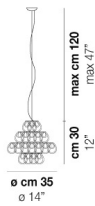

MGIOG SP RAI

MGIOG SP 35