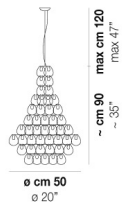

MINIGIOG SP 60

TECHNICAL DATA:

CERTIFICATIONS:

LIGHT SOURCES

3x77w 220-240V 50/60 Hz E27

VOLUME Mc 0,41

GROSS WEIGHT Kg 25

NET WEIGHT Kg 18

Click on the version to go to the web version of the product

MGIOG SP RAI

MGIOG SP 35

MGIOG SP 3E

MGIOG SP 50

MGIOG SP 80

MGIOG SP CHA

MGIOG SP CLA