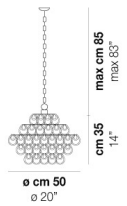

MINIGIOG SP 60

TECHNICAL DATA:

CERTIFICATIONS:

LIGHT SOURCES

3x77w 220-240V 50/60 Hz E27

VOLUME Mc 0,41

GROSS WEIGHT Kg 25

NET WEIGHT Kg 18

Click on the version to go to the web version of the product

MGIOG SP RAI

MGIOG SP 35

MGIOG SP 3E

MGIOG SP 50

MGIOG SP 80

MGIOG SP CHA

MGIOG SP CLA