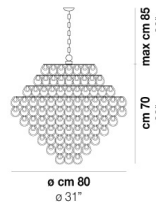

MINIGIOG SP 60

TECHNICAL DATA:

CERTIFICATIONS:

LIGHT SOURCES

3x77w 220-240V 50/60 Hz E27

VOLUME Mc 0,41

GROSS WEIGHT Kg 25

NET WEIGHT Kg 18

Click on the version to go to the web version of the product

MGIOG SP RAI

MGIOG SP 35

MGIOG SP 3E

MGIOG SP 50

MGIOG SP 80

MGIOG SP CHA

MGIOG SP CLA