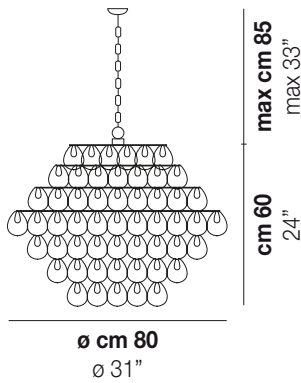

GIOGALI SP 80

TECHNICAL DATA:

CERTIFICATIONS:

LIGHT SOURCES

5x77w 220-240V 50/60 Hz E27

VOLUME Mc 0,72
GROSS WEIGHT Kg 48
NET WEIGHT Kg 29,4

download

SHADE FINISHING