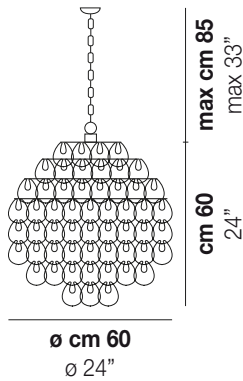

GIOGALI SP 60

TECHNICAL DATA:

CERTIFICATIONS:

LIGHT SOURCES

3x77w 220-240V 50/60 Hz E27

VOLUME Mc 0,41
GROSS WEIGHT Kg 30
NET WEIGHT Kg 19,1

download

SHADE FINISHING