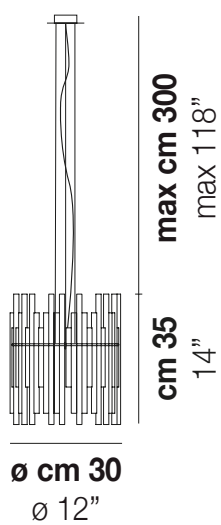

DIADEMA SP 30 A

LIGHTING SOURCES

E27 1x77w 220-240V
50/60 Hz

E27

LED C 1x5w 220-240V
50/60 Hz

LED 5W - (DRIVER INCLUSO) - 2700K - 600 LUMENS - DIMMERABILE

Mc 0,11

Kg 12,2

Kg 5,8

download resources

CR

TO

CR

OTHER AVAILABLE VERSIONS