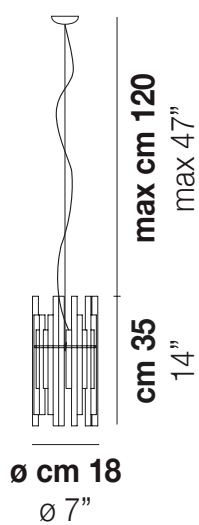

DIADEMA SP 18 A

LIGHTING SOURCES

E27 1x77w 220-240V
50/60 Hz

E27

LED C 1x5w 220-240V
50/60 Hz

LED 5W - (DRIVER INCLUSO) - 2700K - 600 LUMENS - DIMMERABILE

Mc 0,1
Kg 15,1
Kg 10,5

download resources