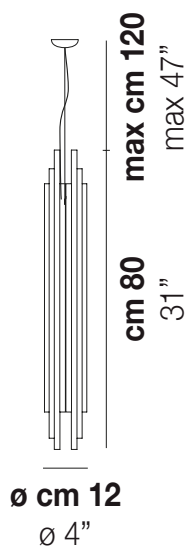

DIADEMA SP 12 C

LIGHTING SOURCES

ALO	1x60w	220-240V 50/60 Hz
LED C <small>5.5W DIM 2.700K</small>	1x5w	220-240V 50/60 Hz

G9

LED 5W - (DRIVER INCLUSO) - 2700K - 600 LUMENS - DIMMERABILE

Mc 0,05

Kg 0

Kg 0