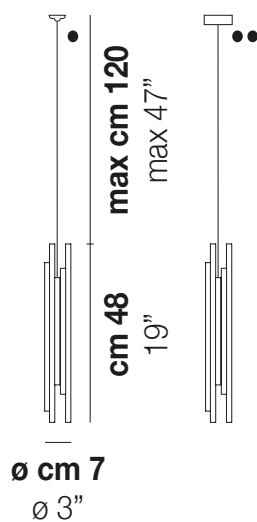

DIADEMA SP 07 B

LIGHTING SOURCES

Mc 0,04
 Kg 15,1
 Kg 10,5

download resources

CR

TO

CR

OTHER AVAILABLE VERSIONS