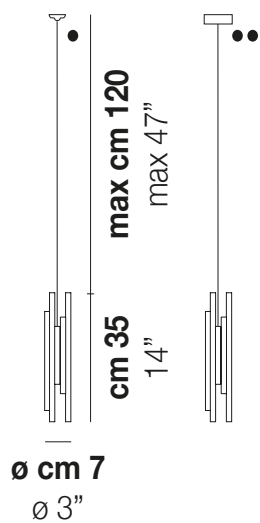

DIADEMA SP 07 A

LIGHTING SOURCES

Mc 0,05
 Kg 15,1
 Kg 10,5

download resources

CR

TO

CR

OTHER AVAILABLE VERSIONS