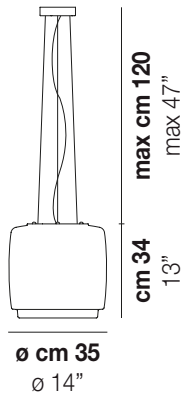

BOT SP 35

TECHNICAL DATA:

CERTIFICATIONS:

LIGHT SOURCES

3x77w	220-240V 50/60 Hz	E27
1x19,5w	220-240V 50/60 Hz	LED 19,5W - (DRIVER INCLUDED) - 3000K - 2850 LUMENS - DIMMABLE
1x10w	220-240V 50/60 Hz	LED 10W - 230 VOLT - 3000K - 1130 LUMENS - DIMMABLE

VOLUME	Mc 0,19
GROSS WEIGHT	Kg 12,9
NET WEIGHT	Kg 9,6

[download](#)

SHADE FINISHING

BCCR

FRAME FINISHING

BC

OTHER VERSION AVAILABLE

Click on the version to go to the web version of the product