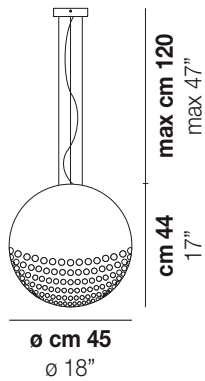

BOLLE SP 45

TECHNICAL DATA:

CERTIFICATIONS:

LIGHT SOURCES

3x77w 220-240V 50/60 Hz E27

VOLUME Mc 0,25
GROSS WEIGHT Kg 12
NET WEIGHT Kg 9

[download](#)

SHADE FINISHING