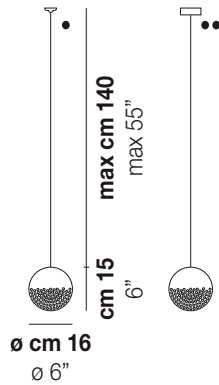

BOLLE SP P

TECHNICAL DATA:

CERTIFICATIONS:

LIGHT SOURCES

1x60w	220-240V 50/60 Hz
1x5w	220-240V 50/60 Hz

G9

LED 5W - (DRIVER INCLUDED) - 2700K - 600 LUMENS
- DIMMABLE

VOLUME	Mc 0,04
GROSS WEIGHT	Kg 2,5
NET WEIGHT	Kg 1,3