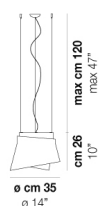

OTHER VERSION AVAILABLE

Click on the version to go to the web version of the product

ARIA SP