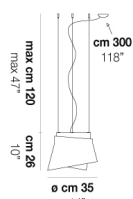

ARIA SP D2

TECHNICAL DATA:

CERTIFICATIONS:

LIGHT SOURCES

2x77w 220-240V 50/60 Hz E27

VOLUME Mc 0,3
GROSS WEIGHT Kg 0
NET WEIGHT Kg 0

download

SHADE FINISHING

BCCM

BCRA

BCSF

FRAME FINISHING

NL

OTHER VERSION AVAILABLE

Click on the version to go to the web version of the product

ARIA SP

ARIA SP D1