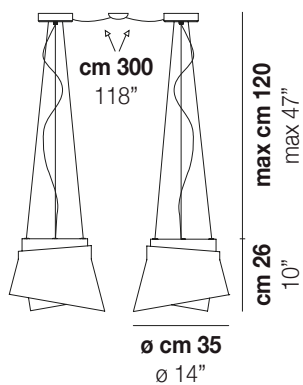

ARIA SP D2

TECHNICAL DATA:

CERTIFICATIONS:

LIGHT SOURCES

2x77w 220-240V 50/60 Hz E27

VOLUME Mc 0,3
 GROSS WEIGHT Kg 0
 NET WEIGHT Kg 0

download

SHADE FINISHING