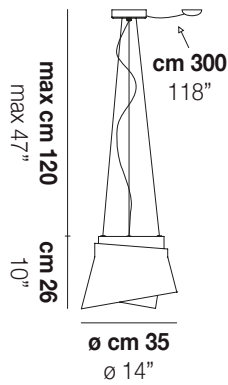

ARIA SP D1

TECHNICAL DATA:

CERTIFICATIONS:

LIGHT SOURCES

1x77w 220-240V 50/60 Hz E27

VOLUME Mc 0
GROSS WEIGHT Kg 0
NET WEIGHT Kg 0

[download](#)