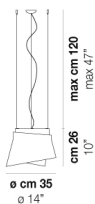

OTHER VERSION AVAILABLE

Click on the version to go to the web version of the product

[ARIA SP](#)