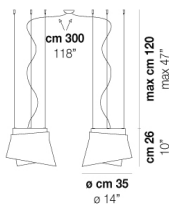

ARIA SP D1

TECHNICAL DATA:

CERTIFICATIONS:

LIGHT SOURCES

1x77w 220-240V 50/60 Hz E27

VOLUME Mc 0
GROSS WEIGHT Kg 0
NET WEIGHT Kg 0

[download](#)

SHADE FINISHING

BCCM

BCRA

BCSF

FRAME FINISHING

NL

OTHER VERSION AVAILABLE

Click on the version to go to the web version of the product

[ARIA SP](#)

[ARIA SP D2](#)