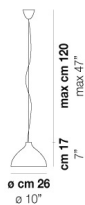

ALMA SP

LIGHTING SOURCES

E27 1x77w 220-240V 50/60 Hz E27

Mc 0,28
 Kg 9,93
 Kg 6,82

download resources

BC/SF

TO/SF

CR

OTHER AVAILABLE VERSIONS

click on the drawing to access the web page of the related product sheet

ALMA SP P