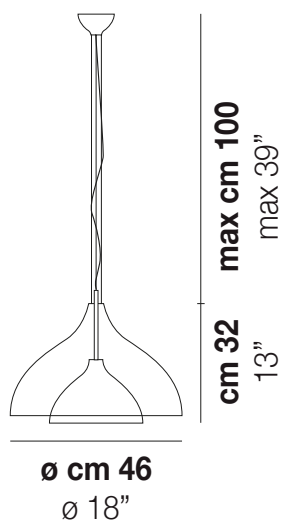

ALMA SP

LIGHTING SOURCES

E27 1x77w 220-240V 50/60 Hz E27

Mc 0,28
 Kg 9,93
 Kg 6,82

download resources

BC/SF

TO/SF

CR

OTHER AVAILABLE VERSIONS

click on the drawing to access the web page of the related product sheet

ALMA SP P