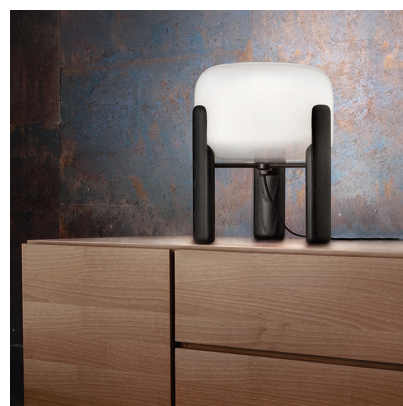

SATA

Design FAVARETTO & PARTNERS

SATA PT

This lighting system carries on with the stylistic reflection of Trepai, and gives even more emphasis to wood, that forms the rigorous and geometric structure where the blown glass light source rests. The collection is available in several versions to suit different contexts, both classic and modern.

SATA PT

TECHNICAL DATA:

CERTIFICATIONS:

LIGHT SOURCES

E27 ALO	1x77w	220-240V 50/60 Hz	E27
------------	-------	----------------------	-----

VOLUME	Mc 0,21
GROSS WEIGHT	Kg 17
NET WEIGHT	Kg 13

[download](#)

SHADE FINISHING