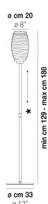

DAMASCO PT 140 P

TECHNICAL DATA:

CERTIFICATIONS:

LIGHT SOURCES

1x60w 220-240V 50/60 Hz G9

VOLUME Mc 0,1
 GROSS WEIGHT Kg 7,2
 NET WEIGHT Kg 3,78

download

SHADE FINISHING

CRAM

CRBC

CRCR

CRNE

FRAME FINISHING

NI

OTHER VERSION AVAILABLE

Click on the version to go to the web version of the product

DAMAS PT G

DAMAS PT M

DAMAS PT 100P

DAMAS PT 180P