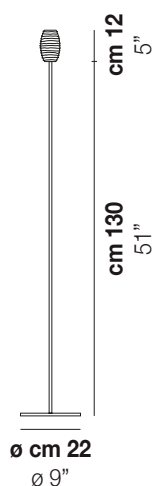

DAMASCO PT 140 P

TECHNICAL DATA:

CERTIFICATIONS:

LIGHT SOURCES

1x60w 220-240V 50/60 Hz G9

VOLUME Mc 0,1
 GROSS WEIGHT Kg 7,2
 NET WEIGHT Kg 3,78

download

SHADE FINISHING