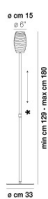

### LIGHT SOURCES

1x77w 220-240V 50/60 Hz E27

VOLUME Mc 0,17  
 GROSS WEIGHT Kg 16,3  
 NET WEIGHT Kg 12,3

download

### SHADE FINISHING

CRAM

CRBC

CRCR

CRNE

### FRAME FINISHING

NI

### OTHER VERSION AVAILABLE

Click on the version to go to the web version of the product

DAMAS PT M

DAMAS PT 100P

DAMAS PT 140P

DAMAS PT 180P