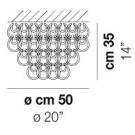

GIOGALI PL 35

∅ cm 35
∅ 14"

TECHNICAL DATA:

CERTIFICATIONS:

LIGHT SOURCES

2x60w 220-240V
50/60 Hz E14

VOLUME Mc 0,1
GROSS WEIGHT Kg 9
NET WEIGHT Kg 4,2

[download](#)

SHADE FINISHING

BC CRAM CRAG CRBR CRFU CRNN CROR CRRA CRTR NE

FRAME FINISHING

BR CR

OTHER VERSION AVAILABLE

Click on the version to go to the web version of the product

GIOGA PL 50

GIOGA PL 60

GIOGA PL 65Q

GIOGA MGIOGPL 65Q

GIOGA PL 80

GIOGA PL CA1

GIOGA PL CA2

GIOGA PL CA3