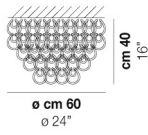

GIOGALI PL 35

∅ cm 35
∅ 14"

TECHNICAL DATA:

CERTIFICATIONS:

LIGHT SOURCES

2x60w 220-240V
50/60 Hz E14

VOLUME Mc 0,1
GROSS WEIGHT Kg 9
NET WEIGHT Kg 4,2

[download](#)

SHADE FINISHING

BC CRAM CRAG CRBR CRFU CRNN CROR CRRA CRTR NE

FRAME FINISHING

BR CR

OTHER VERSION AVAILABLE

Click on the version to go to the web version of the product

GIOGA PL 50

GIOGA PL 60