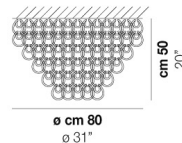

GIOGA PL 60

GIOGA PL 65Q

GIOGA MGIOGPL 65Q

GIOGA PL 80

GIOGA PL CA1