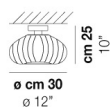

DIAMANTE PL 50

TECHNICAL DATA:

CERTIFICATIONS:

LIGHT SOURCES

1x77w 220-240V
50/60 Hz E27

VOLUME Mc 0,2
GROSS WEIGHT Kg 17
NET WEIGHT Kg 12

download

SHADE FINISHING

CR

FRAME FINISHING

NI

OTHER VERSION AVAILABLE

Click on the version to go to the web version of the product

DIAMA PL G