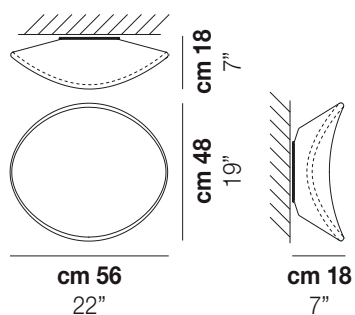

BALANCE PL G

TECHNICAL DATA:

CERTIFICATIONS:

LIGHT SOURCES

Quantity	Power	Voltage	Frequency	Socket	Notes
2x	77w	220-240V	50/60 Hz	E27	
1x	19,5w	220-240V	50/60 Hz		LED 19,5W - (DRIVER INCLUDED) - 3000K - 2850 LUMENS - DIMMABLE
1x	10w	220-240V	50/60 Hz		LED 10W - 230 VOLT - 3000K - 1130 LUMENS - DIMMABLE

VOLUME	Mc 0,13
GROSS WEIGHT	Kg 8,5
NET WEIGHT	Kg 6

[download](#)

SHADE FINISHING

BCLU

FRAME FINISHING

BC

OTHER VERSION AVAILABLE

Click on the version to go to the web version of the product