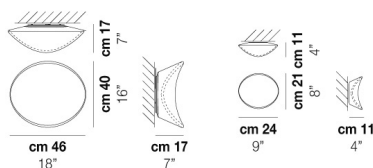

VOLUME	Mc 0,13
GROSS WEIGHT	Kg 8,5
NET WEIGHT	Kg 6

[download](#)

SHADE FINISHING

BCLU

FRAME FINISHING

BC

OTHER VERSION AVAILABLE

Click on the version to go to the web version of the product