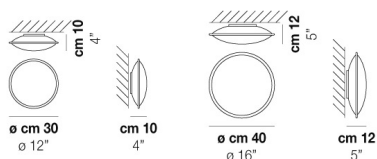

OTHER VERSION AVAILABLE

Click on the version to go to the web version of the product