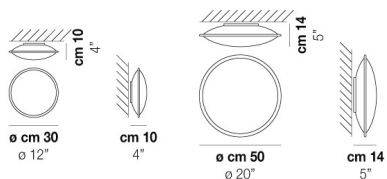

OTHER VERSION AVAILABLE

Click on the version to go to the web version of the product