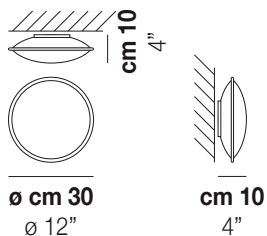

AURORA PL 30