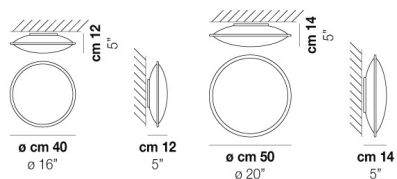

OTHER VERSION AVAILABLE

Click on the version to go to the web version of the product