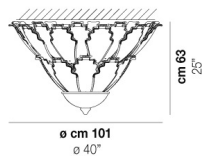

ACCAD PL 30F