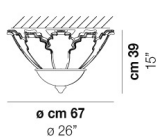

ACCADEMIA PL 30

LIGHTING SOURCES

E14 2x60w 220-240V 50/60 Hz E14

Mc 0,05
Kg 5
Kg 3,5

download resources

CR/GA

OR

OTHER AVAILABLE VERSIONS