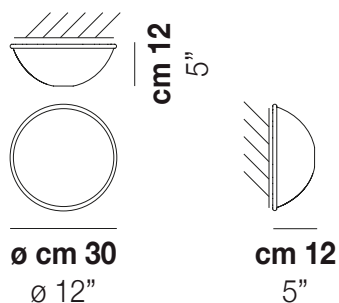

ACCADEMIA PL 30

LIGHTING SOURCES

E14 2x60w 220-240V 50/60 Hz E14

Mc 0,05
Kg 5
Kg 3,5

download resources

CR/GA

OR

OTHER AVAILABLE VERSIONS