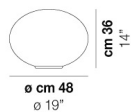

LUCCIOLA LT 30 P

TECHNICAL DATA:

CERTIFICATIONS:

LIGHT SOURCES

1x77w 220-240V
50/60 Hz E27

VOLUME Mc 0,2
GROSS WEIGHT Kg 9,6
NET WEIGHT Kg 5,67

download

SHADE FINISHING

BCST

FRAME FINISHING

NI

OTHER VERSION AVAILABLE

Click on the version to go to the web version of the product

LUCCI LT G

LUCCI LT M

LUCCI LT P

LUCCI LT 18

LUCCI LT 27