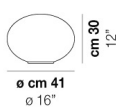

LUCCIOLA LT 30 P

TECHNICAL DATA:

CERTIFICATIONS:

LIGHT SOURCES

1x77w 220-240V
50/60 Hz E27

VOLUME Mc 0,2
GROSS WEIGHT Kg 9,6
NET WEIGHT Kg 5,67

download

SHADE FINISHING

BCST

FRAME FINISHING

NI

OTHER VERSION AVAILABLE

Click on the version to go to the web version of the product

LUCCI LT G

LUCCI LT M

LUCCI LT P

LUCCI LT 18

LUCCI LT 27