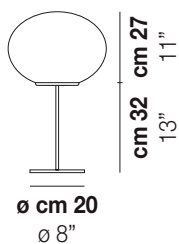

# LUCCIOLA LT 30 P

TECHNICAL DATA:

CERTIFICATIONS:

## LIGHT SOURCES

1x77w 220-240V  
50/60 Hz E27

VOLUME Mc 0,2  
GROSS WEIGHT Kg 9,6  
NET WEIGHT Kg 5,67

download