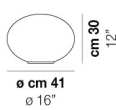

LUCCIOLA LT 27

TECHNICAL DATA:

CERTIFICATIONS:

LIGHT SOURCES

1x48w 220-240V
50/60 Hz E14

VOLUME Mc 0,05
GROSS WEIGHT Kg 2,7
NET WEIGHT Kg 1,1

download

SHADE FINISHING

BCST

FRAME FINISHING

BC

OTHER VERSION AVAILABLE

Click on the version to go to the web version of the product

LUCCI LT G

LUCCI LT M

LUCCI LT P

LUCCI LT 18

LUCCI LT 30 P