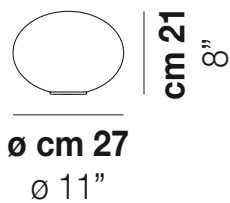

LUCCIOLA LT 27

TECHNICAL DATA:

CERTIFICATIONS:

LIGHT SOURCES

1x48w 220-240V
50/60 Hz E14

VOLUME Mc 0,05
GROSS WEIGHT Kg 2,7
NET WEIGHT Kg 1,1

download

SHADE FINISHING