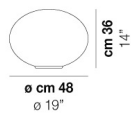

LUCCIOLA LT 27

TECHNICAL DATA:

CERTIFICATIONS:

LIGHT SOURCES

1x48w 220-240V
50/60 Hz E14

VOLUME Mc 0,05
GROSS WEIGHT Kg 2,7
NET WEIGHT Kg 1,1

download

SHADE FINISHING

BCST

FRAME FINISHING

BC

OTHER VERSION AVAILABLE

Click on the version to go to the web version of the product

LUCCI LT G

LUCCI LT M

LUCCI LT P

LUCCI LT 18

LUCCI LT 30 P