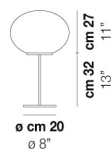

LUCCI LT 30 P