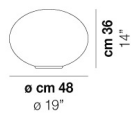

LUCCIOLA LT 18

TECHNICAL DATA:

CERTIFICATIONS:

LIGHT SOURCES

1x48w 220-240V
50/60 Hz E14

VOLUME Mc 0,02
GROSS WEIGHT Kg 1,6
NET WEIGHT Kg 0,6

download

SHADE FINISHING

BCST

FRAME FINISHING

BC

OTHER VERSION AVAILABLE

Click on the version to go to the web version of the product

LUCCI LT G

LUCCI LT M

LUCCI LT P

LUCCI LT 27

LUCCI LT 30 P