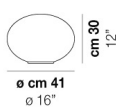

LUCCIOLA LT 18

TECHNICAL DATA:

CERTIFICATIONS:

LIGHT SOURCES

1x48w 220-240V
50/60 Hz E14

VOLUME Mc 0,02
GROSS WEIGHT Kg 1,6
NET WEIGHT Kg 0,6

download

SHADE FINISHING

BCST

FRAME FINISHING

BC

OTHER VERSION AVAILABLE

Click on the version to go to the web version of the product

LUCCI LT G

LUCCI LT M

LUCCI LT P

LUCCI LT 27

LUCCI LT 30 P