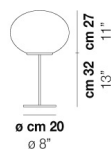

# LUCCIOLA LT 18

TECHNICAL DATA:

CERTIFICATIONS:

LIGHT SOURCES

1x48w 220-240V  
50/60 Hz E14

VOLUME Mc 0,02  
GROSS WEIGHT Kg 1,6  
NET WEIGHT Kg 0,6

download

## OTHER VERSION AVAILABLE

Click on the version to go to the web version of the product

LUCCI LT G

LUCCI LT M

LUCCI LT P

LUCCI LT 27

LUCCI LT 30 P