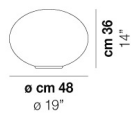

LUCCIOLA LT P

TECHNICAL DATA:

CERTIFICATIONS:

LIGHT SOURCES

1x77w 220-240V
50/60 Hz E27

VOLUME Mc 0,11
GROSS WEIGHT Kg 5,3
NET WEIGHT Kg 2,8

download

SHADE FINISHING

BCST

FRAME FINISHING

NI

OTHER VERSION AVAILABLE

Click on the version to go to the web version of the product

LUCCI LT G

LUCCI LT M

LUCCI LT 18

LUCCI LT 27

LUCCI LT 30 P