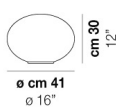

LUCCIOLA LT P

TECHNICAL DATA:

CERTIFICATIONS:

LIGHT SOURCES

1x77w 220-240V
50/60 Hz E27

VOLUME Mc 0,11
GROSS WEIGHT Kg 5,3
NET WEIGHT Kg 2,8

download

SHADE FINISHING

BCST

FRAME FINISHING

NI

OTHER VERSION AVAILABLE

Click on the version to go to the web version of the product

LUCCI LT G

LUCCI LT M

LUCCI LT 18

LUCCI LT 27

LUCCI LT 30 P