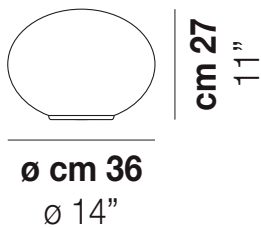

LUCCIOLA LT P

TECHNICAL DATA:

CERTIFICATIONS:

LIGHT SOURCES

1x77w 220-240V
50/60 Hz E27

VOLUME Mc 0,11
GROSS WEIGHT Kg 5,3
NET WEIGHT Kg 2,8

download

SHADE FINISHING