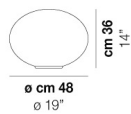

LUCCIOLA LT M

TECHNICAL DATA:

CERTIFICATIONS:

LIGHT SOURCES

1x77w 220-240V
50/60 Hz E27

VOLUME Mc 0,16
GROSS WEIGHT Kg 6,4
NET WEIGHT Kg 3,3

download

SHADE FINISHING

BCST

FRAME FINISHING

NI

OTHER VERSION AVAILABLE

Click on the version to go to the web version of the product

LUCCI LT G

LUCCI LT P

LUCCI LT 18

LUCCI LT 27

LUCCI LT 30 P