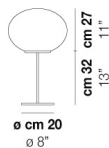

LUCCI LT 30 P