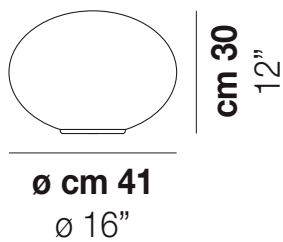

LUCCIOLA LT M

TECHNICAL DATA:

CERTIFICATIONS:

LIGHT SOURCES

1x77w 220-240V
50/60 Hz E27

VOLUME Mc 0,16
GROSS WEIGHT Kg 6,4
NET WEIGHT Kg 3,3

download

SHADE FINISHING