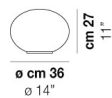

LUCCIOLA LT M

TECHNICAL DATA:

CERTIFICATIONS:

LIGHT SOURCES

1x77w 220-240V
50/60 Hz E27

VOLUME Mc 0,16
GROSS WEIGHT Kg 6,4
NET WEIGHT Kg 3,3

download

SHADE FINISHING

BCST

FRAME FINISHING

NI

OTHER VERSION AVAILABLE

Click on the version to go to the web version of the product

LUCCI LT G

LUCCI LT P

LUCCI LT 18

LUCCI LT 27

LUCCI LT 30 P