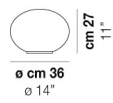

LUCCIOLA LT G

TECHNICAL DATA:

CERTIFICATIONS:

LIGHT SOURCES

1x77w 220-240V
50/60 Hz E27

VOLUME Mc 0,22

GROSS WEIGHT Kg 8,21

NET WEIGHT Kg 3,77

download

SHADE FINISHING

BCST

FRAME FINISHING

NI

OTHER VERSION AVAILABLE

Click on the version to go to the web version of the product

LUCCI LT M

LUCCI LT P

LUCCI LT 18

LUCCI LT 27

LUCCI LT 30 P