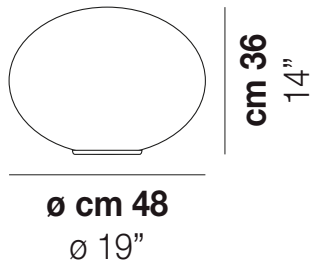

LUCCIOLA LT G

TECHNICAL DATA:

CERTIFICATIONS:

LIGHT SOURCES

1x77w 220-240V
50/60 Hz E27

VOLUME Mc 0,22

GROSS WEIGHT Kg 8,21

NET WEIGHT Kg 3,77