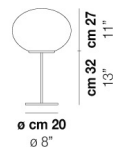

LUCCI LT 30 P