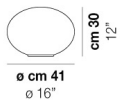

LUCCIOLA LT G

TECHNICAL DATA:

CERTIFICATIONS:

LIGHT SOURCES

1x77w 220-240V
50/60 Hz E27

VOLUME Mc 0,22

GROSS WEIGHT Kg 8,21

NET WEIGHT Kg 3,77

download

SHADE FINISHING

BCST

FRAME FINISHING

NI

OTHER VERSION AVAILABLE

Click on the version to go to the web version of the product

LUCCI LT M

LUCCI LT P

LUCCI LT 18

LUCCI LT 27

LUCCI LT 30 P