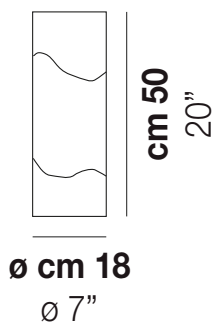

LIO LT 50

TECHNICAL DATA:

CERTIFICATIONS:

LIGHT SOURCES

1x77w 220-240V
50/60 Hz E27

VOLUME Mc 0,11

GROSS WEIGHT Kg 5

NET WEIGHT Kg 4