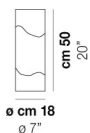

## LIO LT 40

TECHNICAL DATA:

CERTIFICATIONS:

LIGHT SOURCES

1x77w 220-240V  
50/60 Hz E27

VOLUME Mc 0,05

GROSS WEIGHT Kg 4

NET WEIGHT Kg 2,5

download

SHADE FINISHING

CRBC

FRAME FINISHING

000

OTHER VERSION AVAILABLE

Click on the version to go to the web version of the product

LIO LT P