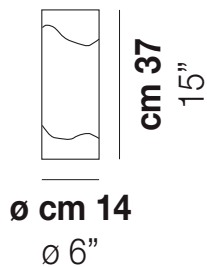

## LIO LT 40

TECHNICAL DATA:

CERTIFICATIONS:

LIGHT SOURCES

1x77w 220-240V  
50/60 Hz E27

VOLUME Mc 0,05

GROSS WEIGHT Kg 4

NET WEIGHT Kg 2,5