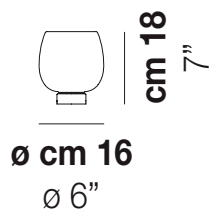

IMPLODE LT 16

TECHNICAL DATA:

CERTIFICATIONS:

LIGHT SOURCES

1x60w 220-240V 50/60 Hz G9

VOLUME Mc 0,04
GROSS WEIGHT Kg 3,5
NET WEIGHT Kg 2,2

download

SHADE FINISHING

BCCR