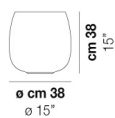

IMPLODE LT 16

TECHNICAL DATA:

CERTIFICATIONS:

LIGHT SOURCES

1x60w 220-240V 50/60 Hz G9

VOLUME Mc 0,04
GROSS WEIGHT Kg 3,5
NET WEIGHT Kg 2,2

download

SHADE FINISHING

BCCR

FRAME FINISHING

BC

OTHER VERSION AVAILABLE

Click on the version to go to the web version of the product

IMPLO LT 38