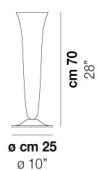

GOTO LT P

TECHNICAL DATA:

CERTIFICATIONS:

LIGHT SOURCES

1x77w 220-240V
50/60 Hz E27

VOLUME Mc 0,11
 GROSS WEIGHT Kg 4
 NET WEIGHT Kg 1,7

download

SHADE FINISHING

BC

SEOR

FRAME FINISHING

000

OR

OTHER VERSION AVAILABLE

Click on the version to go to the web version of the product

GOTO LT G