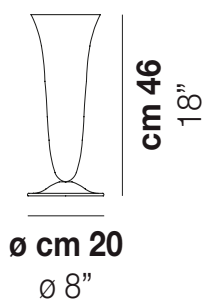

GOTO LT P

TECHNICAL DATA:

CERTIFICATIONS:

LIGHT SOURCES

1x77w 220-240V
50/60 Hz E27

VOLUME Mc 0,11
 GROSS WEIGHT Kg 4
 NET WEIGHT Kg 1,7

download

SHADE FINISHING