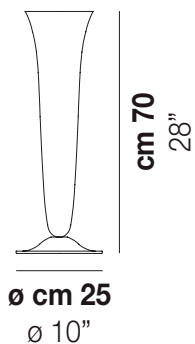

GOTO LT G

TECHNICAL DATA:

CERTIFICATIONS:

LIGHT SOURCES

1x77w 220-240V
50/60 Hz E27

VOLUME Mc 0,11
 GROSS WEIGHT Kg 6,8
 NET WEIGHT Kg 4,7

download

SHADE FINISHING

BC

SEOR

FRAME FINISHING

000

OR

OTHER VERSION AVAILABLE

Click on the version to go to the web version of the product

GOTO LT P