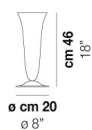

GOTO LT G

TECHNICAL DATA:

CERTIFICATIONS:

LIGHT SOURCES

1x77w 220-240V
50/60 Hz E27

VOLUME Mc 0,11
 GROSS WEIGHT Kg 6,8
 NET WEIGHT Kg 4,7

download

SHADE FINISHING

BC

SEOR

FRAME FINISHING

000

OR

OTHER VERSION AVAILABLE

Click on the version to go to the web version of the product

GOTO LT P