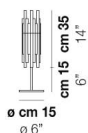

OTHER AVAILABLE VERSIONS

DIADE LT P