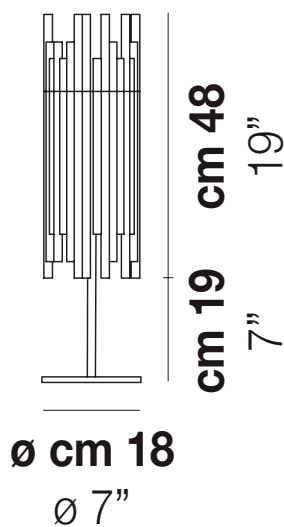

## DIADEMA LT G

### LIGHTING SOURCES

E14 1x60w 220-240V 50/60 Hz E14

Mc 0,17  
 Kg 0  
 Kg 0

download resources

CR

TO

CR