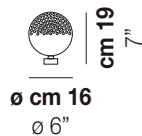

BOLLE LT P

TECHNICAL DATA:

CERTIFICATIONS:

LIGHT SOURCES

1x60w 220-240V
50/60 Hz G9

VOLUME Mc 0,04
GROSS WEIGHT Kg 3,2
NET WEIGHT Kg 1,9

[download](#)

SHADE FINISHING