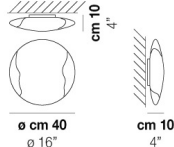

LIO AP L2 P

TECHNICAL DATA:

CERTIFICATIONS:

LIGHT SOURCES

2x60w 220-240V
50/60 Hz G9

VOLUME Mc 0,03
GROSS WEIGHT Kg 2,29
NET WEIGHT Kg 1,22

download

SHADE FINISHING

CRBC

FRAME FINISHING

NI

OTHER VERSION AVAILABLE

Click on the version to go to the web version of the product

LIO PP 30

LIO PP 40

LIO AP 48

LIO PP 50

LIO AP L1 P