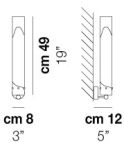

LIO AP L2 P

TECHNICAL DATA:

CERTIFICATIONS:

LIGHT SOURCES

2x60w 220-240V
50/60 Hz G9

VOLUME Mc 0,03
GROSS WEIGHT Kg 2,29
NET WEIGHT Kg 1,22

download

SHADE FINISHING

CRBC

FRAME FINISHING

NI

OTHER VERSION AVAILABLE

Click on the version to go to the web version of the product

LIO PP 30

LIO PP 40

LIO AP 48

LIO PP 50

LIO AP L1 P