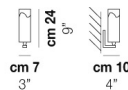

LIO AP L2 P

TECHNICAL DATA:

CERTIFICATIONS:

LIGHT SOURCES

2x60w 220-240V
50/60 Hz G9

VOLUME Mc 0,03
GROSS WEIGHT Kg 2,29
NET WEIGHT Kg 1,22

download

SHADE FINISHING

CRBC

FRAME FINISHING

NI

OTHER VERSION AVAILABLE

Click on the version to go to the web version of the product

LIO PP 30

LIO PP 40

LIO AP 48

LIO PP 50

LIO AP L1 P