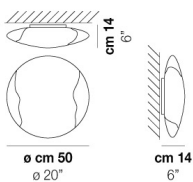

LIO PP 50

LIO AP L1 P