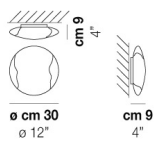

OTHER VERSION AVAILABLE

Click on the version to go to the web version of the product

LIO PP 30