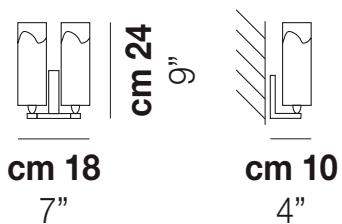

LIO AP L2 P

TECHNICAL DATA:

CERTIFICATIONS:

LIGHT SOURCES

2x60w 220-240V
50/60 Hz G9

VOLUME Mc 0,03
GROSS WEIGHT Kg 2,29
NET WEIGHT Kg 1,22

download

SHADE FINISHING